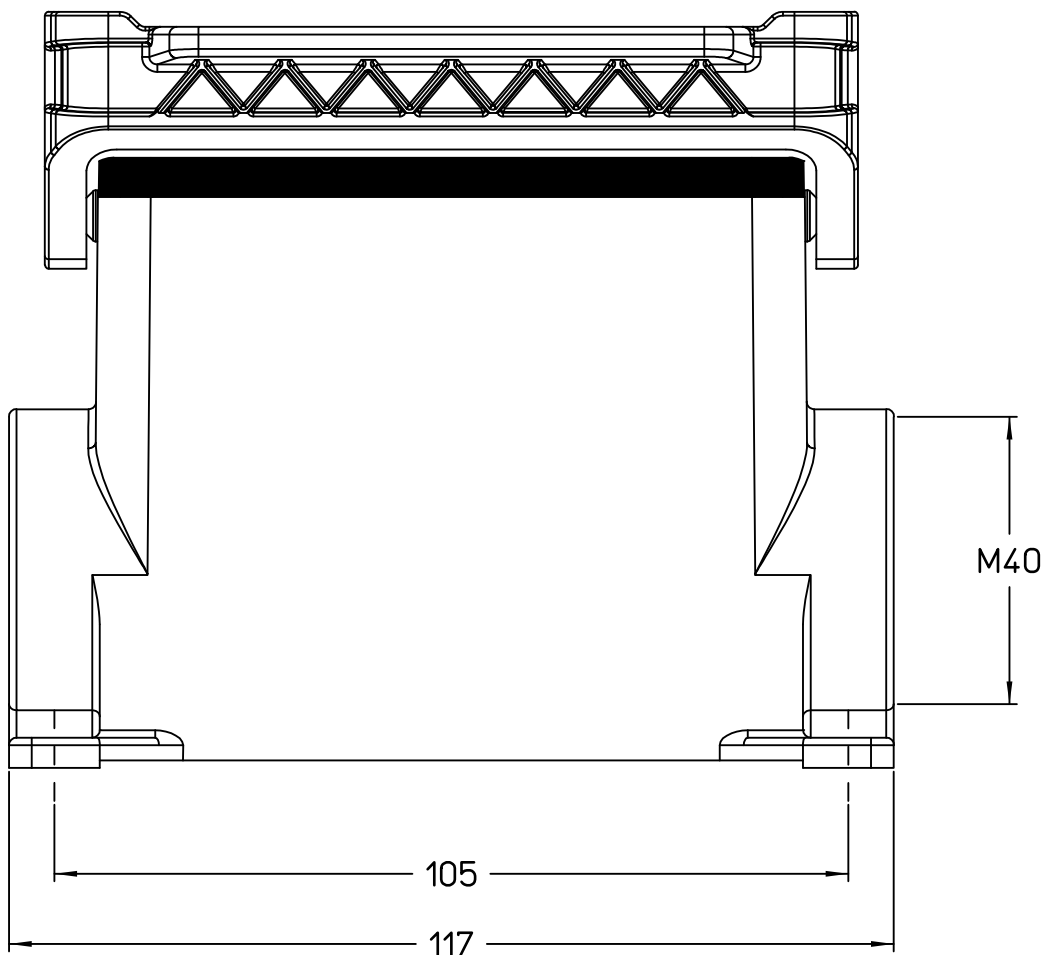

Diritti riservati All rights reserved

1

2

3

A

A

B

B