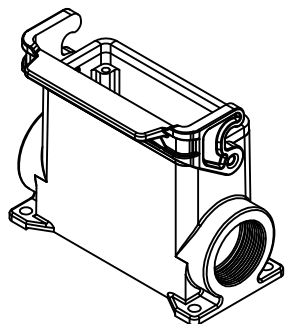

	Dimensions in mm
Original Size A4	JMPAP 16 L40
Date 08/11/23	surface mounting housing, size "77.27", 1x M40 side entry, with 1 Jei-P lever
Sign. G. Renna	

Simplified representation with dimensions without tolerance