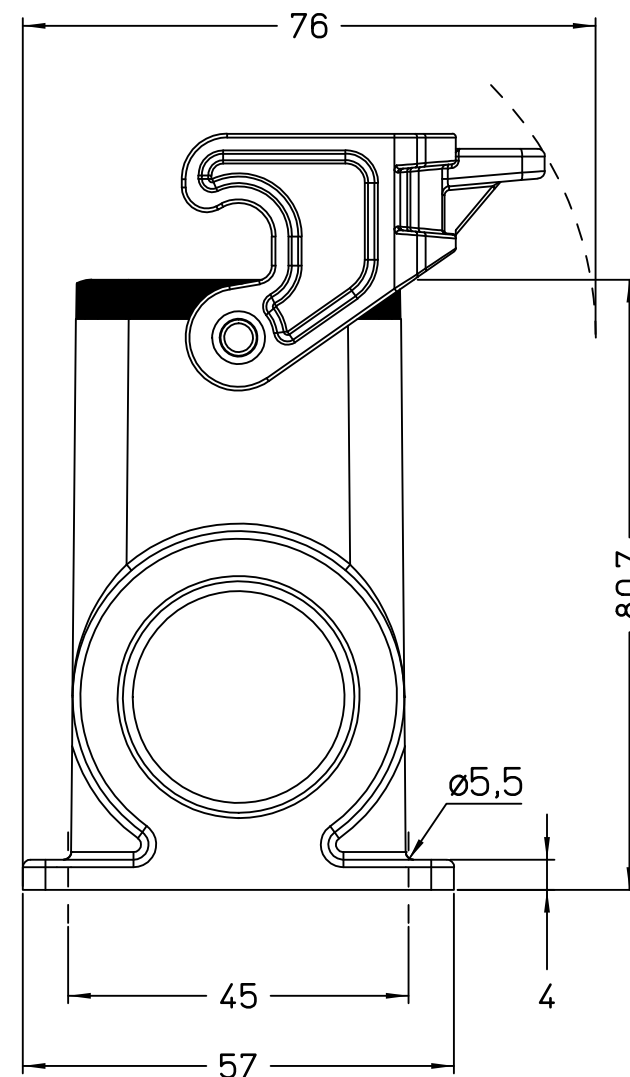

Diritti riservati All rights reserved

1

2

3

A

A

B

B